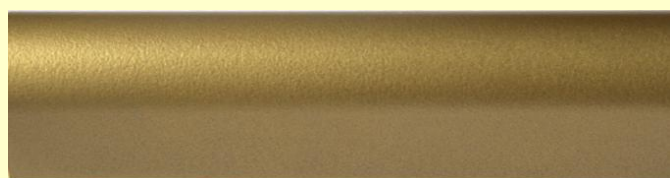

## **Colour Table**

**Polished Finish:  
Chrome**

**Polished Finish:  
Brass**

**Satin Finish:  
Brushed Steel**

**Satin Finish:  
Brass**

**Solid Colour Finish:  
Gold**

**Solid Colour Finish:  
Antique Bronze**

**Solid Colour Finish:  
Black**

**Absolute *Action***

**Careful Lighting for Tomorrow's World**