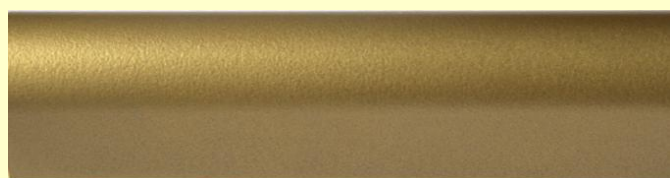

The Art Light

Colour Table

**Polished Finish:
Chrome**

**Polished Finish:
Brass**

**Satin Finish:
Brushed Steel**

**Satin Finish:
Brushed Brass**

**Solid Colour Finish:
Classic Old Gold**

**Solid Colour Finish:
Antique Bronze**

**Solid Colour Finish:
Black**

Absolute *Action*

Careful Lighting for Tomorrow's World

Website: www.absolute-action.com Email: enquiries@absolute-action.com