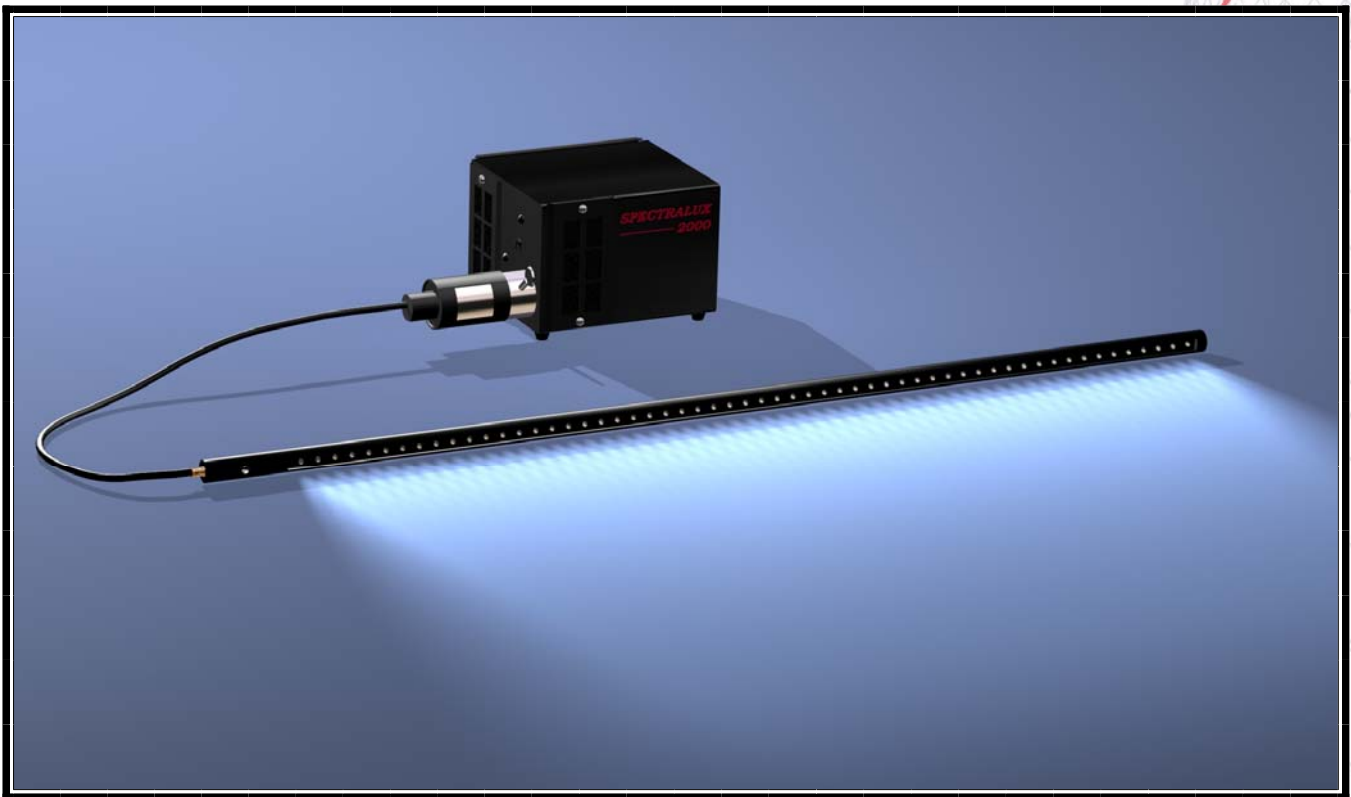

Slim Light Bar

Code N°: S.L.B

Absolute Action Designers of Fine Fibre Optic Lighting

Focus House: N°. 6 Tonbridge Road: Maidstone: Kent: ME16 8RP

Telephone: +44 (0)1622 351000 Facsimile: +44 (0)1622 351001
Email: enquires@absolute-action.com www.absolute-action.com

The Absolute Action Slim Light Bar is an exciting new addition to the Company's extensive range of display case lighting equipment, for retail or conservation applications.

A uniformly-spaced row of unlensed glass fibre heads deliver a well-distributed wash of light across the display area.

Ideally used in conjunction with a system of focusable lensed heads, the Light Bar complements the directed light beams by eliminating distracting shadow contrasts. Being a mere 20mm in diameter, the Light Bar occupies minimal space and can be secreted behind the most slender of structural frames.

All the benefits of a remote source lamp are preserved, with a feeder fibre of whatever length is appropriate being run to a light source in a convenient location for maintenance.

INSTALLATION DATA:

Tube Diameter:	20 mm
Lengths Available:	200 mm to 1700 mm
Beam Angle Degrees:	70°
Pitch between light:	20
Operating Temperature: (°c)	-20° - +80 °c