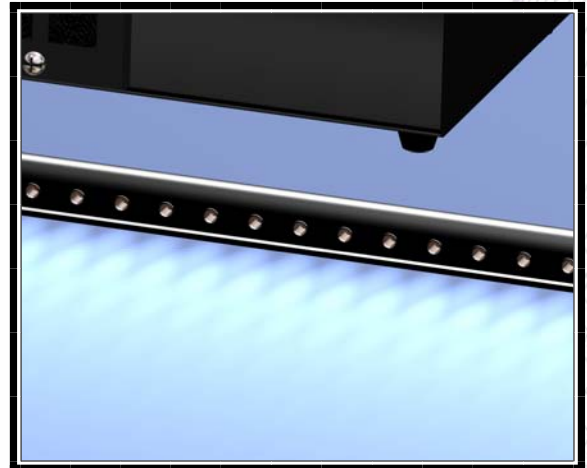

The Absolute Action Slim Light Bar is an exciting new addition to the Company's extensive range of display case lighting equipment, for retail or conservation applications.

A uniformly-spaced row of unlensed glass fibre heads deliver a well-distributed wash of light across the display area.

Ideally used in conjunction with a system of focusable lensed heads, the Light Bar complements the directed light beams by eliminating distracting shadow contrasts. Being a mere 20mm in diameter, the Light Bar occupies minimal space and can be secreted behind the most slender of structural frames.

All the benefits of a remote source lamp are preserved, with a feeder fibre of whatever length is appropriate being run to a light source in a convenient location for maintenance.

INSTALLATION DATA:

Tube Diameter:	20 mm
Lengths Available:	200 mm to 1700 mm
Beam Angle Degrees:	70°
Pitch between light:	20
Operating Temperature: (°c)	-20° - +80 °c