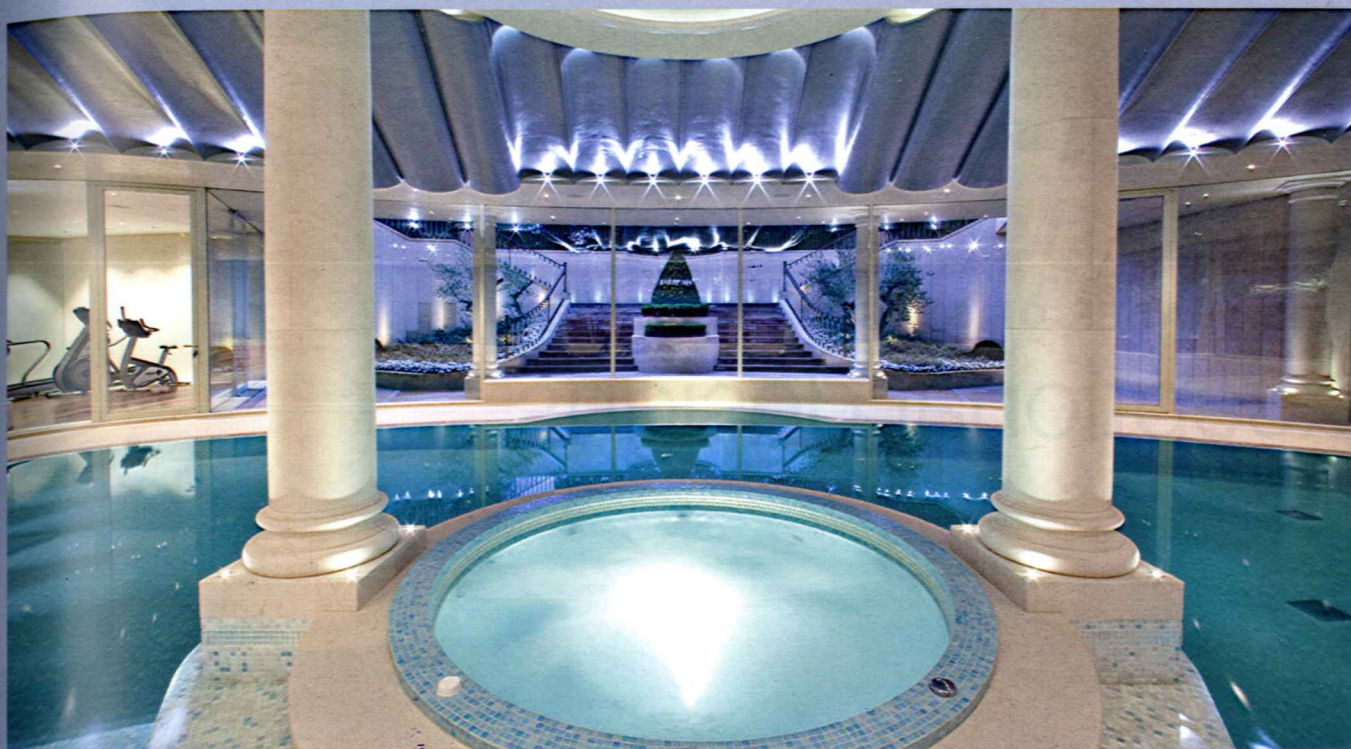

Relaxing REFLECTIONS

Main Image: Private Swimming pool lit by Absolute Action.
Top Right: Palladio Swimming pool lit by Universal Fibre Optics.

Creating tranquil, ambient settings that feel relaxed and calm is an art in itself. Wet room lighting is as much about beauty as it is about science... we look at some stunning examples.

There is something extremely beautiful about crystal clear water lit by twinkling lights, the water ripples creating a visual masterpiece with the light playing across the water. Most underwater lighting installations use fibre optics as this allows for the electricity source to be positioned safely away from the water. The other advantage is that due to the clever way fibre optics work, there is never the need to carry out maintenance work at the light source, thus eliminating the need to drain down the pool, fountain or other vestibule.