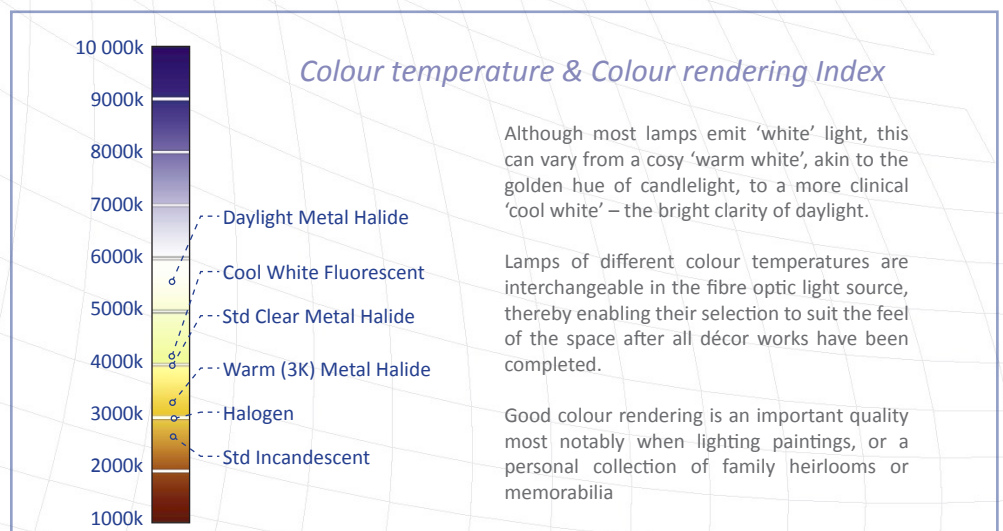

Being entirely passive and resistant, glass fibre optic lighting systems are exceptionally durable. With so few consumable components, their reliability is also assured.

As suitable for exterior as interior applications – for the illumination of such as fountains or other landscape features – their permanence in the built environment is unsurpassed.

Their simple user-friendliness and guaranteed safety make them the natural partner of investment to complement that most special array of artefacts or collection of art. Handled with care, they can be re-aligned and re-focused time and time again as those collections grow and change.