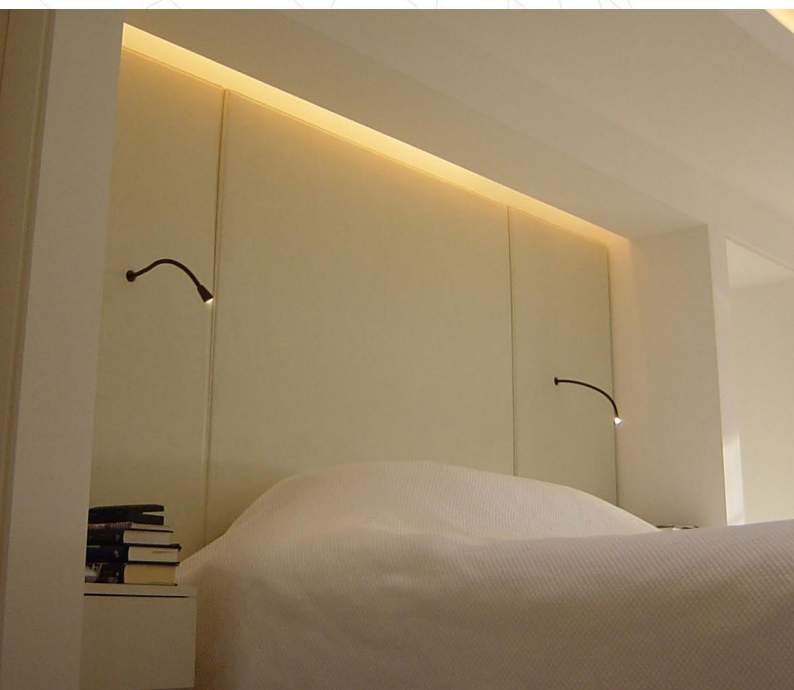

VARIETY AND FOCUS

In living and dining areas, calm and dimmable lighting from discreet overhead spots can be used to great effect to highlight features or areas of activity.

For the illumination of paintings and sculptures, there is no better type or quality of lighting than fibre optics – with their precise control, absences of glare, and freedom from UV or heat.

Over stairwells and other high-ceiling spaces, maintenance problems are overcome using fibre optics – with the lightsource located accessibly in the attic above.

In bathrooms and swimming pools, the lack of electricity or heat, and freedom from maintenance except at source, make them intrinsically safe and reliable

Where valuable collections are displayed with pride, fibre optics provide the perfect user-friendly lighting tool to maximise their impact

And for the timeless favourite – the starry sky effect – fibre optics continue to delight young and old alike.